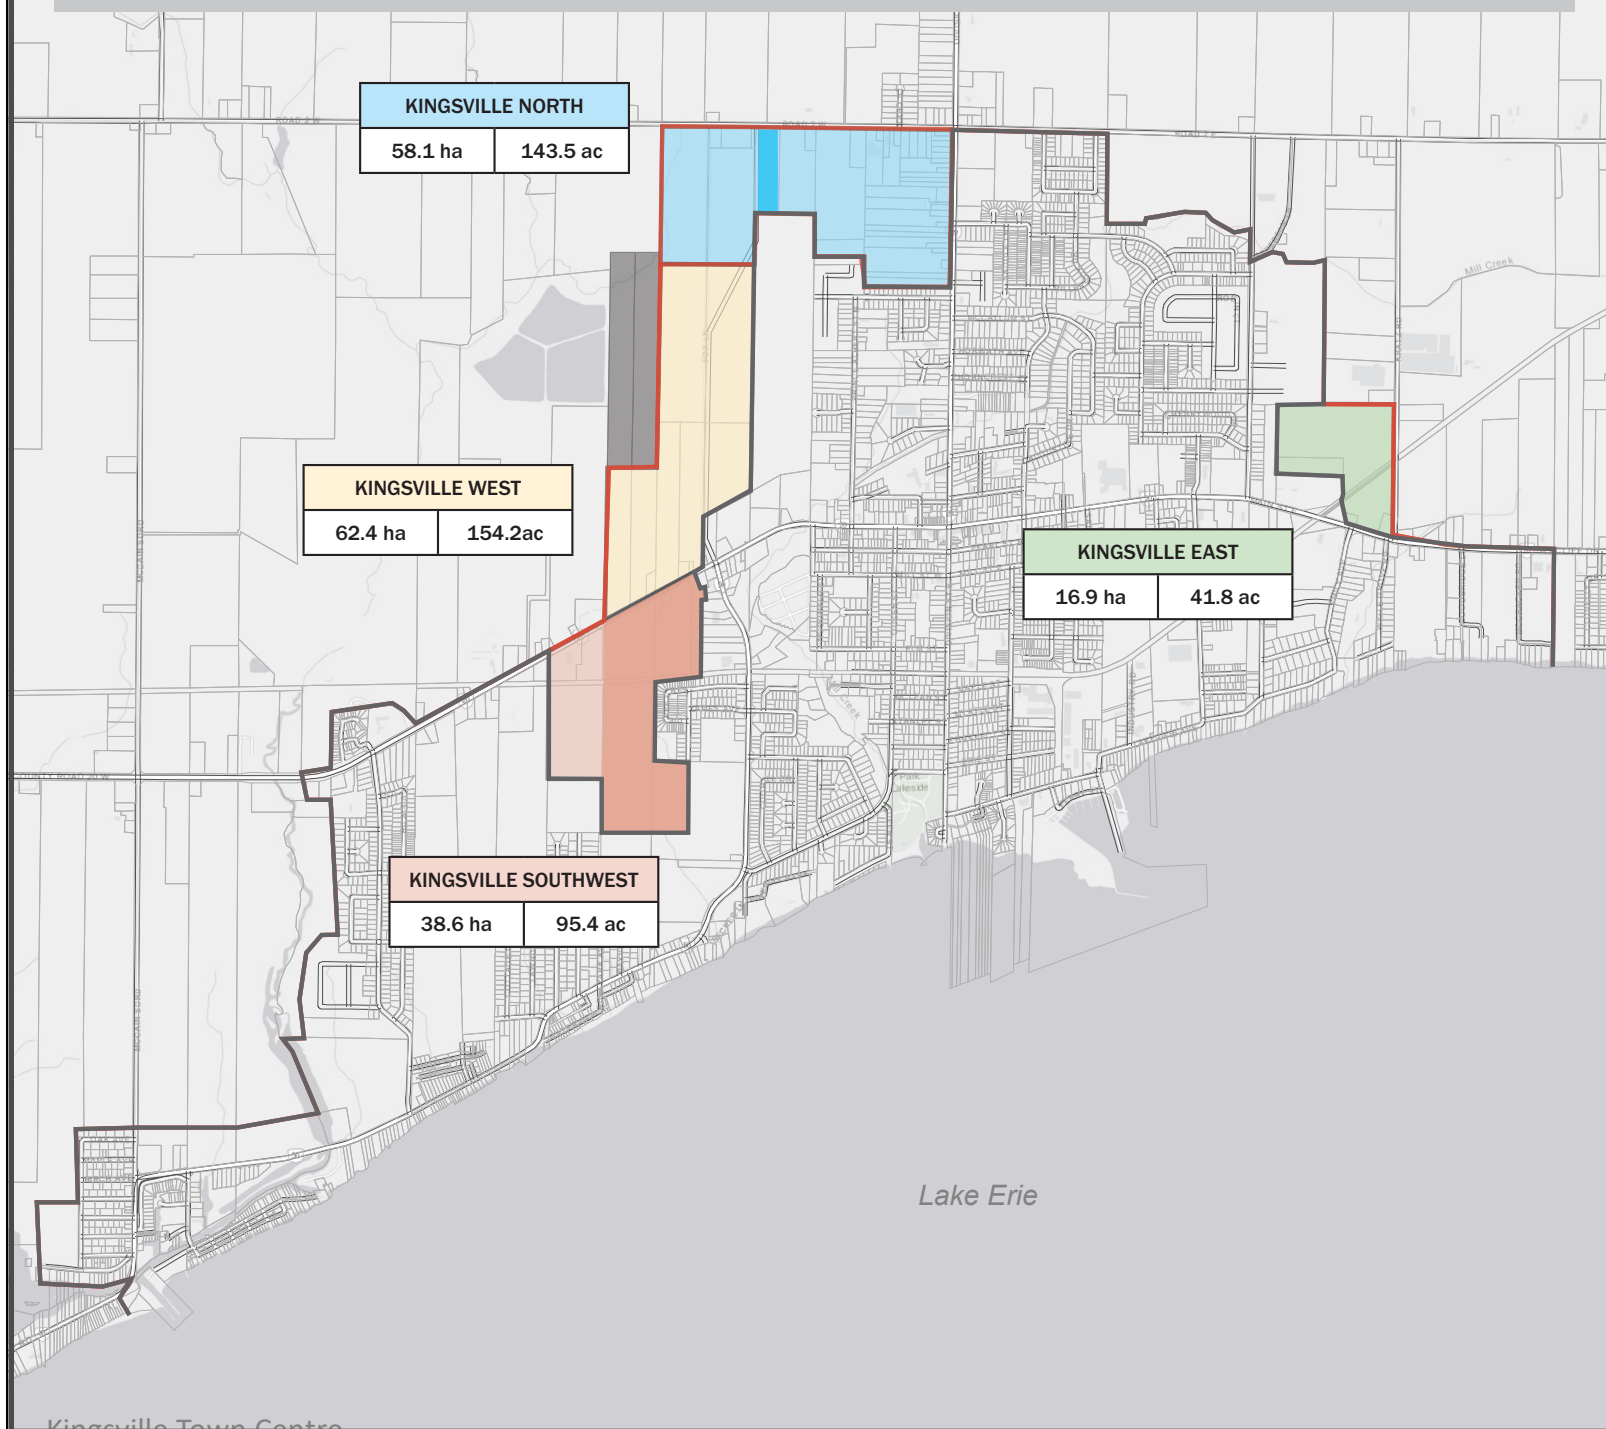

RECOMMENDED SETTLEMENT AREA BOUNDARY ADJUSTMENTS

KINGSVILLE NORTH
58.1 ha 143.5 ac

KINGSVILLE WEST
62.4 ha 154.2ac

KINGSVILLE EAST
16.9 ha 41.8 ac

KINGSVILLE SOUTHWEST
38.6 ha 95.4 ac

NOT RECOMMENDED

GOSFIELD NORTH

RUTHVEN

KINGSVILLE

LEGEND

- ADJUSTMENT LANDS**
- Kingsville West
 - Kingsville Southwest
 - Kingsville East
- ADDITIONAL LANDS**
- Kingsville North
 - Existing Settlement Area Boundary
 - Proposed Settlement Area Boundary Adjustments