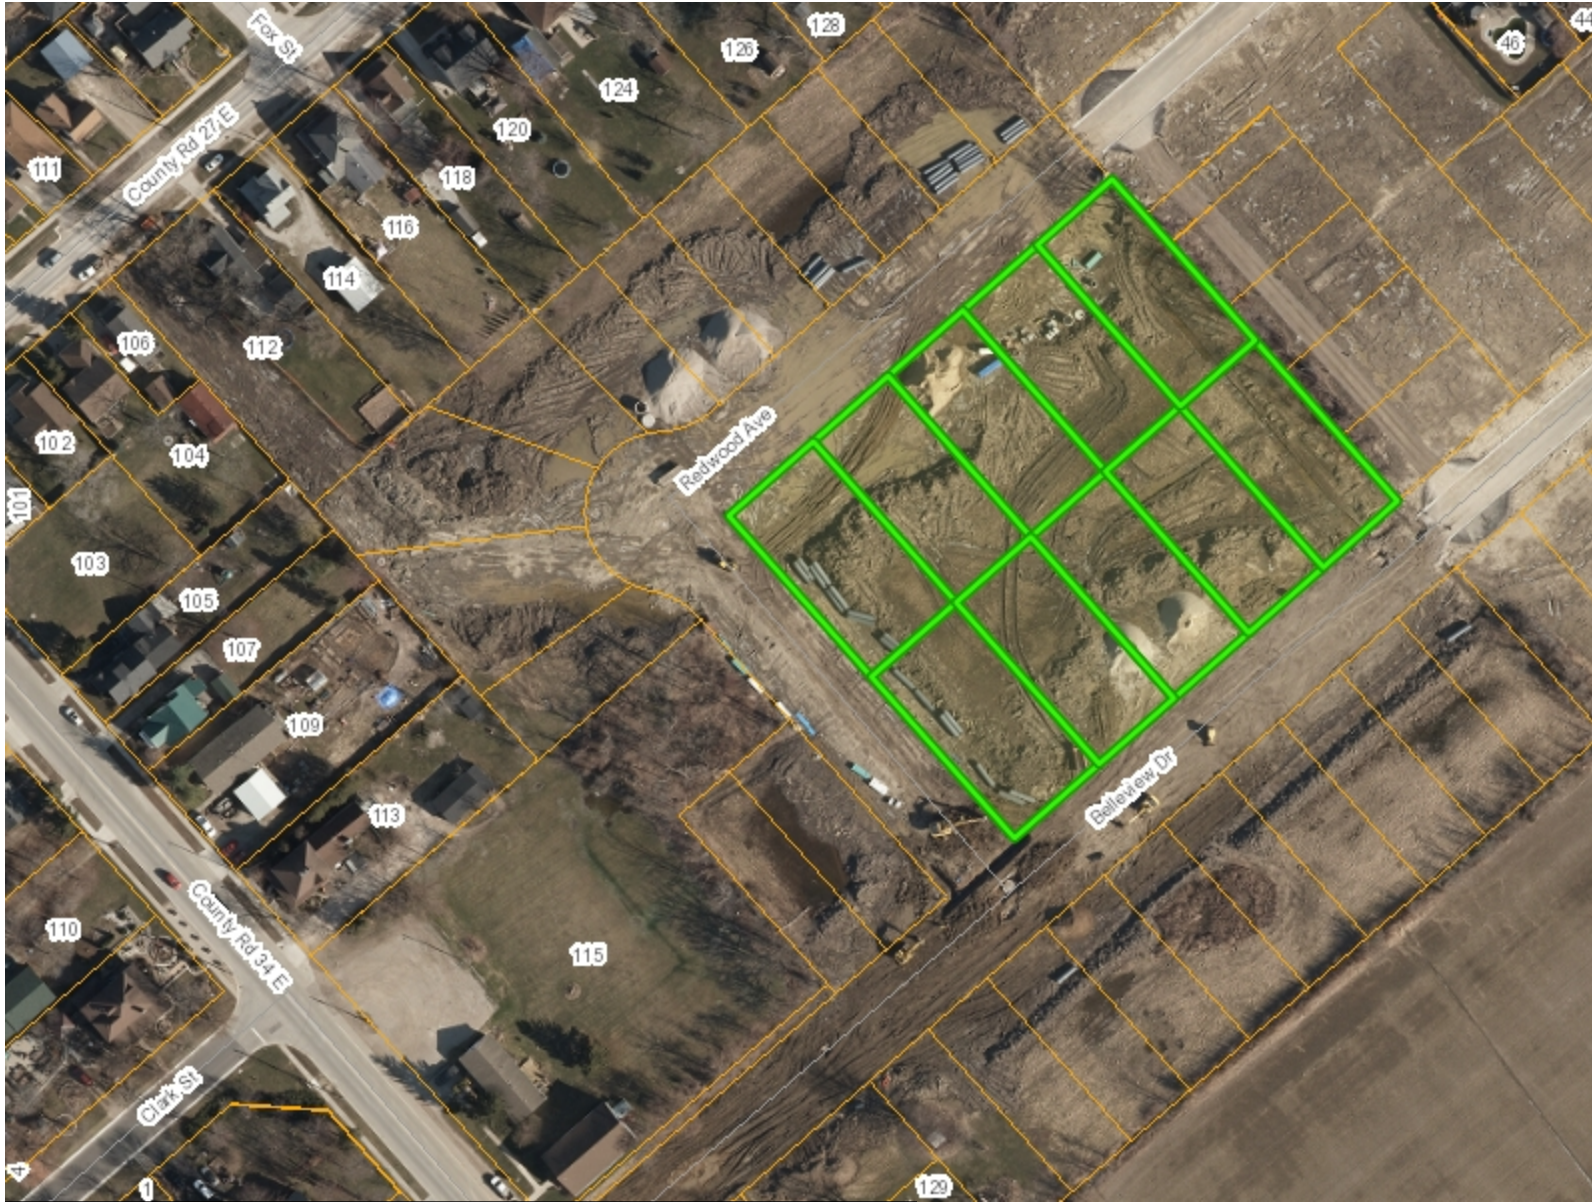

Ridgeside Estates - Part Lot Control

Legend

- Essex Municipalities
- <all other values>
- Kingsville
- Street
- Kingsville Assessment

Notes
 Location Map

THIS MAP IS NOT TO BE USED FOR NAVIGATION
 Copyright the Corporation of the County of Essex, 2012. Data herein is provided by the Corporation of the County of Essex on an 'as is' basis. Assessment parcel provided by Teranet Enterprises Inc. Data layers that appear on this map may or may not be accurate, current, or otherwise reliable.

0 28.24 56.5 Meters

1: 1,694 3/10/2023