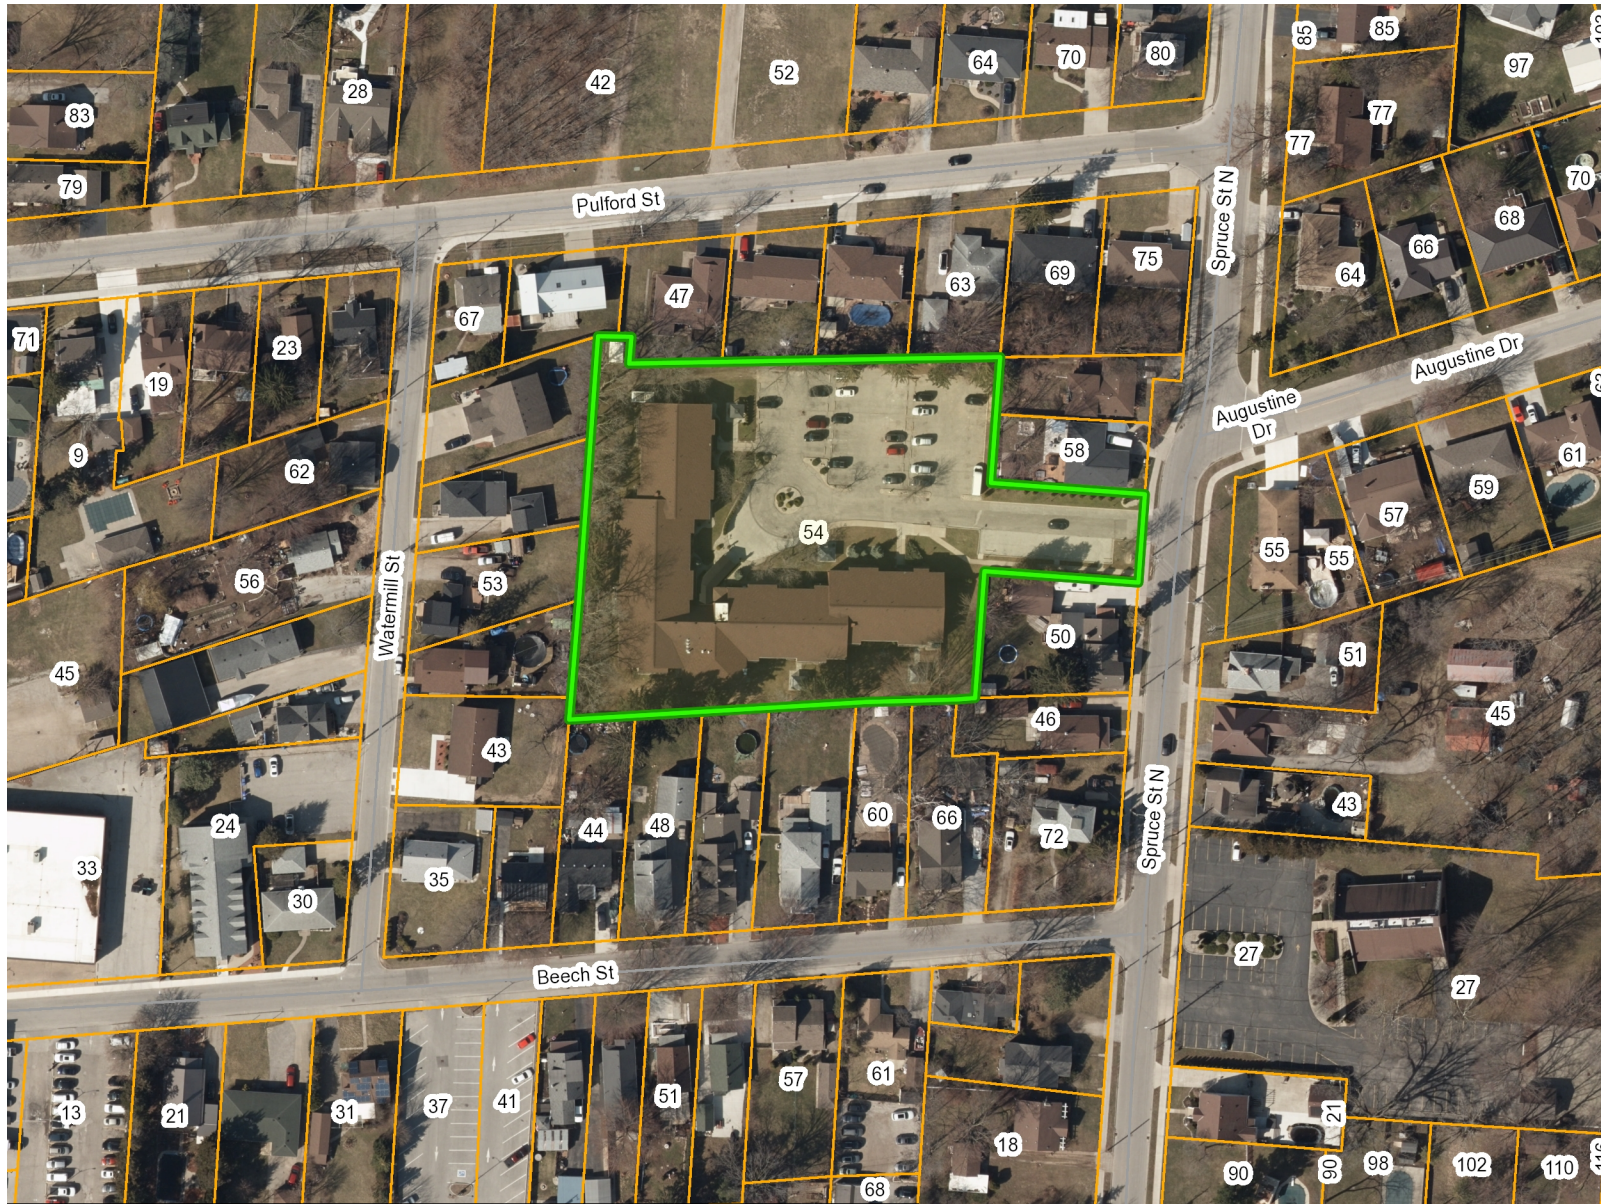

Appendix A - Location Map - 54 Spruce Street N

Legend

- Essex Municipalities
 - <all other values>
 - Kingsville
- Street
- Kingsville Assessment

Notes
54 Spruce Street N

THIS MAP IS NOT TO BE USED FOR NAVIGATION
 Copyright the Corporation of the County of Essex, 2012. Data herein is provided by the Corporation of the County of Essex on an 'as is' basis. Assessment parcel provided by Teranet Enterprises Inc. Data layers that appear on this map may or may not be accurate, current, or otherwise reliable.

0 28.60 57.2 Meters

1: 1,716

3/21/2023