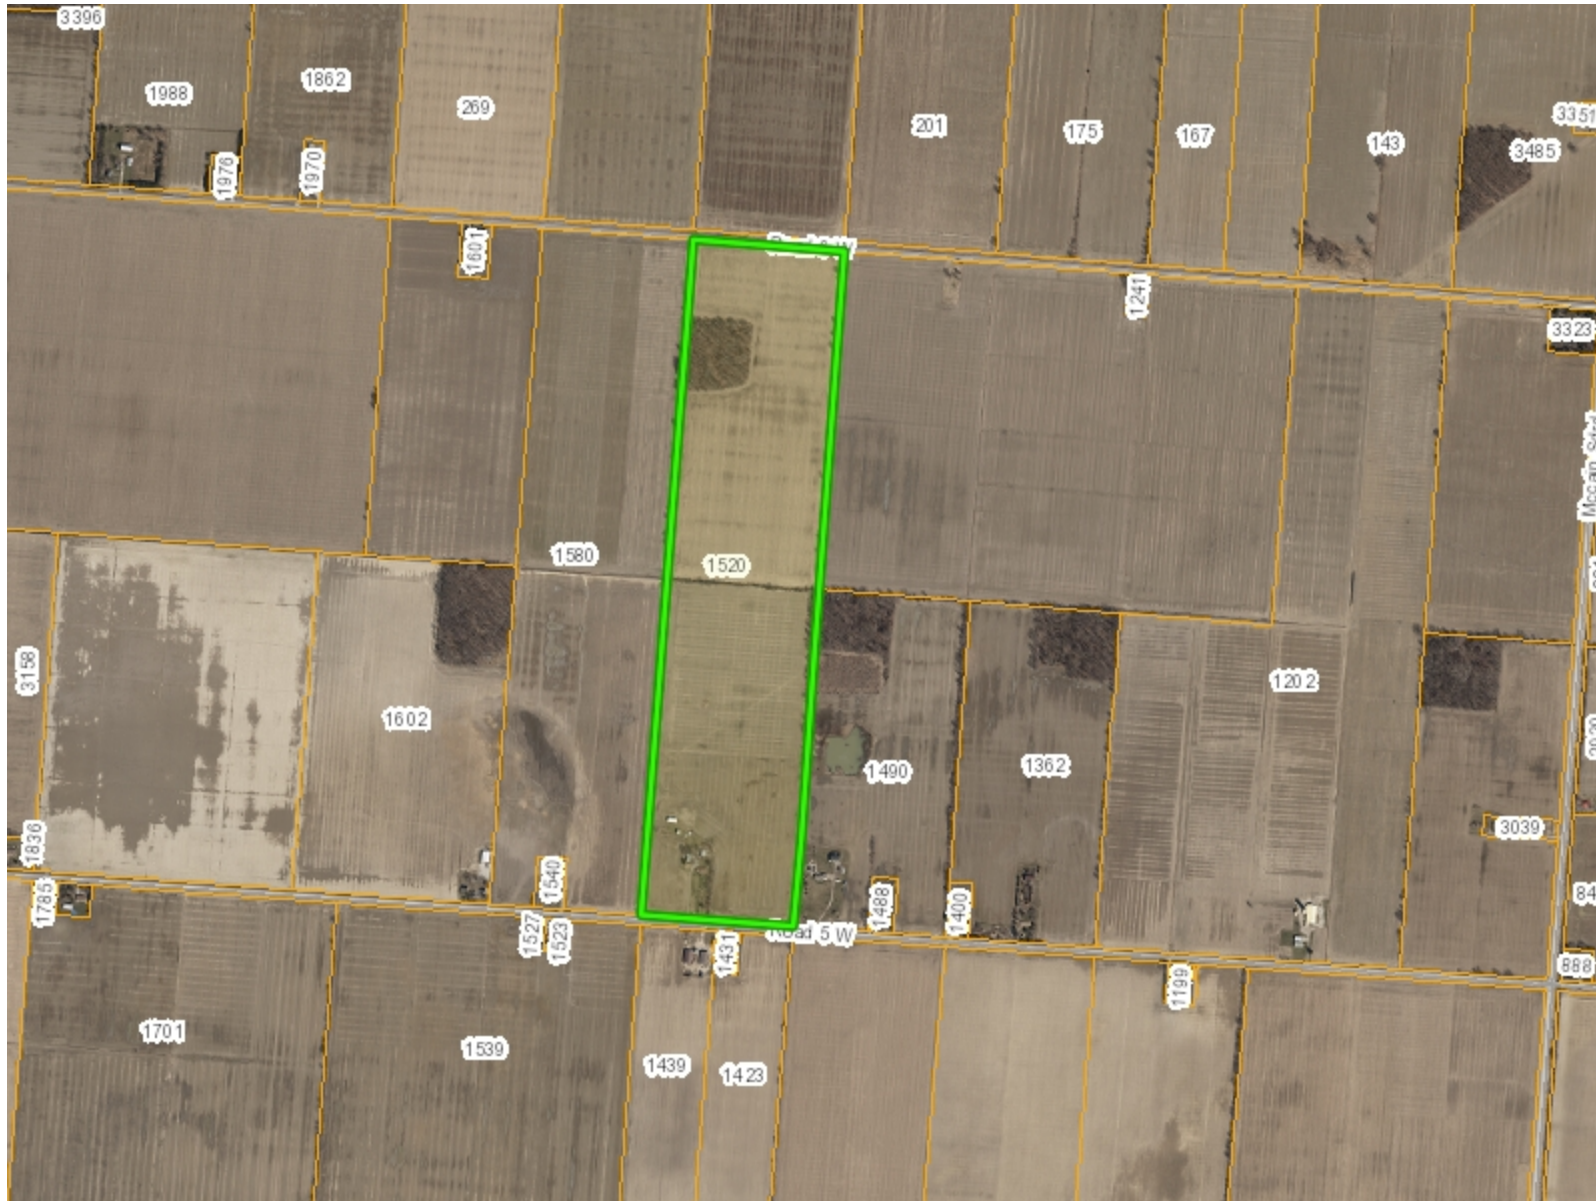

Appendix A - Location Map

Legend

- Essex Municipalities
 - <all other values>
 - Kingsville
- Street
- Kingsville Assessment
- Official Plan
 - Agricultural
 - Central Commercial
 - Central Commercial/Residential
 - Hamlet
 - Highway Commercial
 - Industrial
 - Lakeshore Residential East
 - Lakeshore Residential West
 - Park and Open Space
 - Recreational
 - Residential
 - Rural Residential
 - Special Residential
 - Water Course
 - Waterfront Mixed Use Neighbourho

0 251.75 503.5 Meters

1: 15,103

1/4/2023