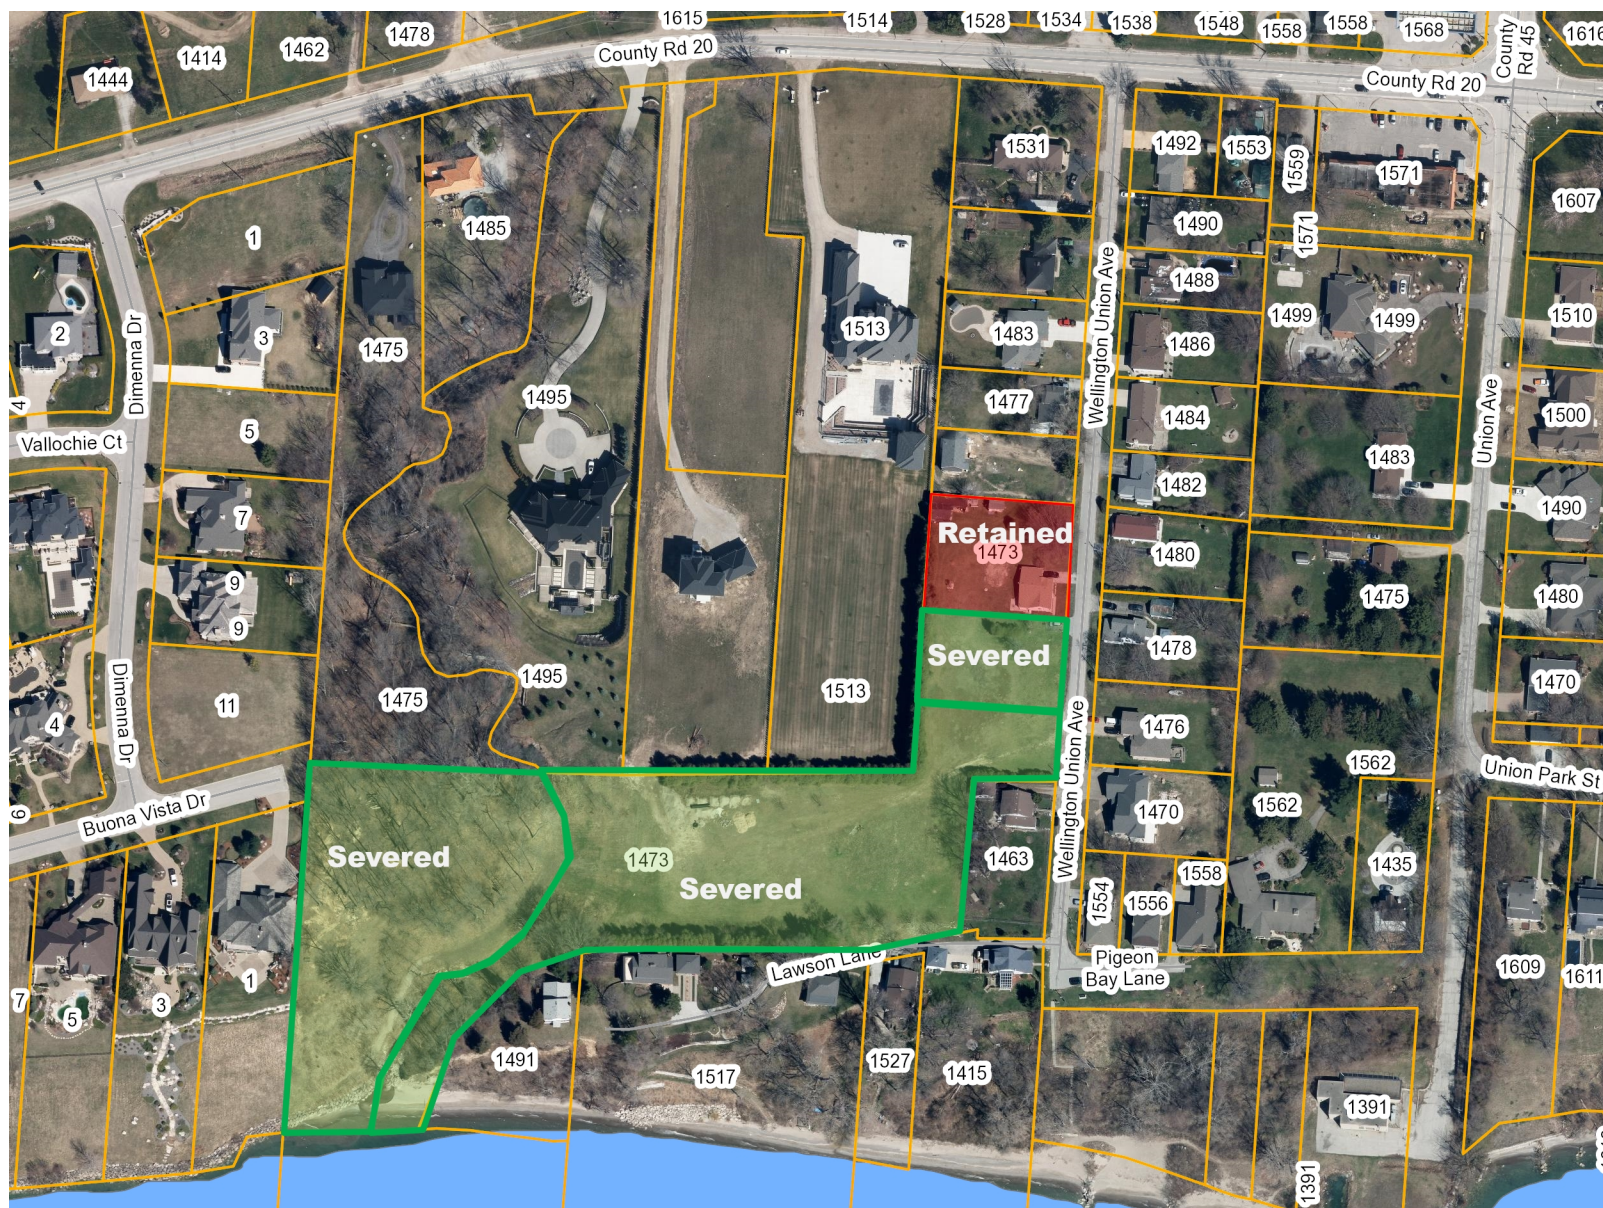

APPENDIX A

Kingsville Mapping

Legend

- Street
- Severance
- Kingsville Assessment

Notes

Enter Map Description

THIS MAP IS NOT TO BE USED FOR NAVIGATION
 Copyright the Corporation of the County of Essex, 2012. Data herein is provided by the Corporation of the County of Essex on an 'as is' basis. Assessment parcel provided by Teranet Enterprises Inc. Data layers that appear on this map may or may not be accurate, current, or otherwise reliable.

0 44.88 89.8 Meters

1: 2,692

10/12/2018