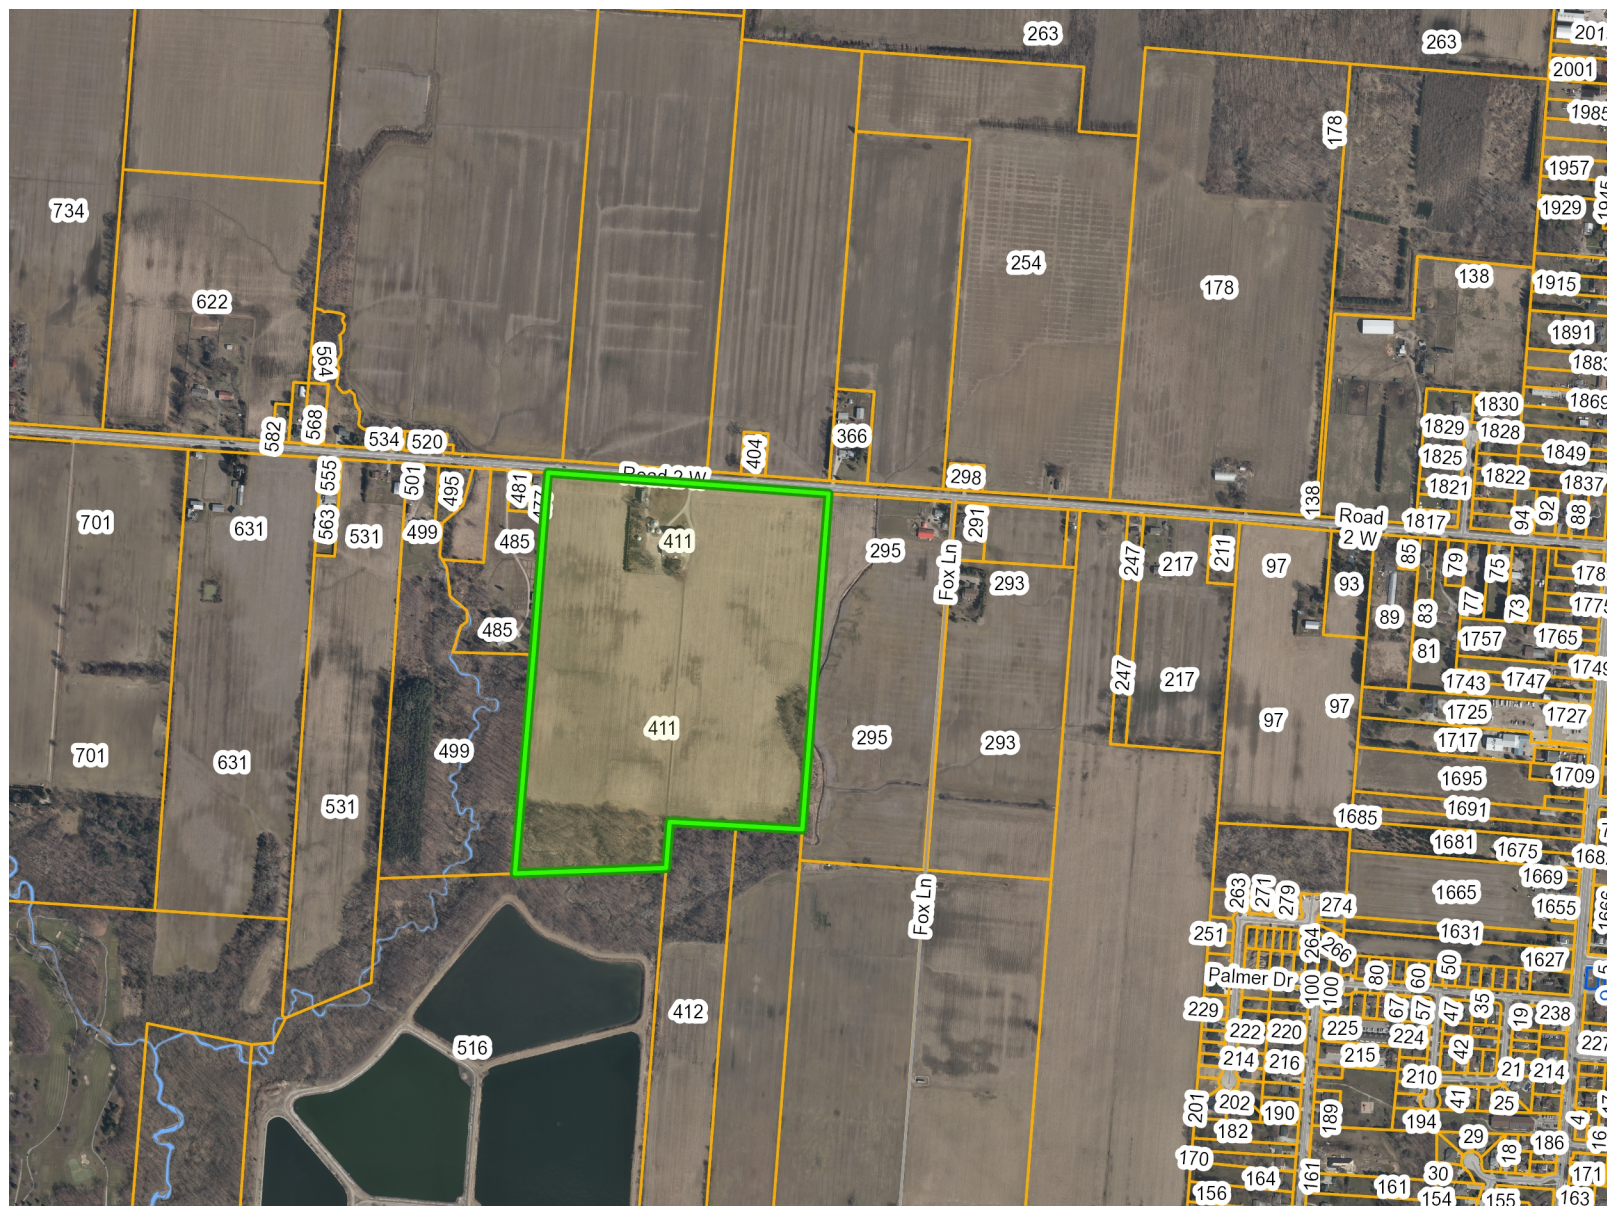

411 Road 2 West - Kingsville

Legend

- Essex Municipalities
 - <all other values>
 - Kingsville
- Street
- Severance
- Kingsville Assessment

Notes
B/24/19 & ZBA/25/19

THIS MAP IS NOT TO BE USED FOR NAVIGATION
 Copyright the Corporation of the County of Essex, 2012. Data herein is provided by the Corporation of the County of Essex on an 'as is' basis. Assessment parcel provided by Teranet Enterprises Inc. Data layers that appear on this map may or may not be accurate, current, or otherwise reliable.

0 190.78 381.6 Meters

1: 11,446

11/28/2019