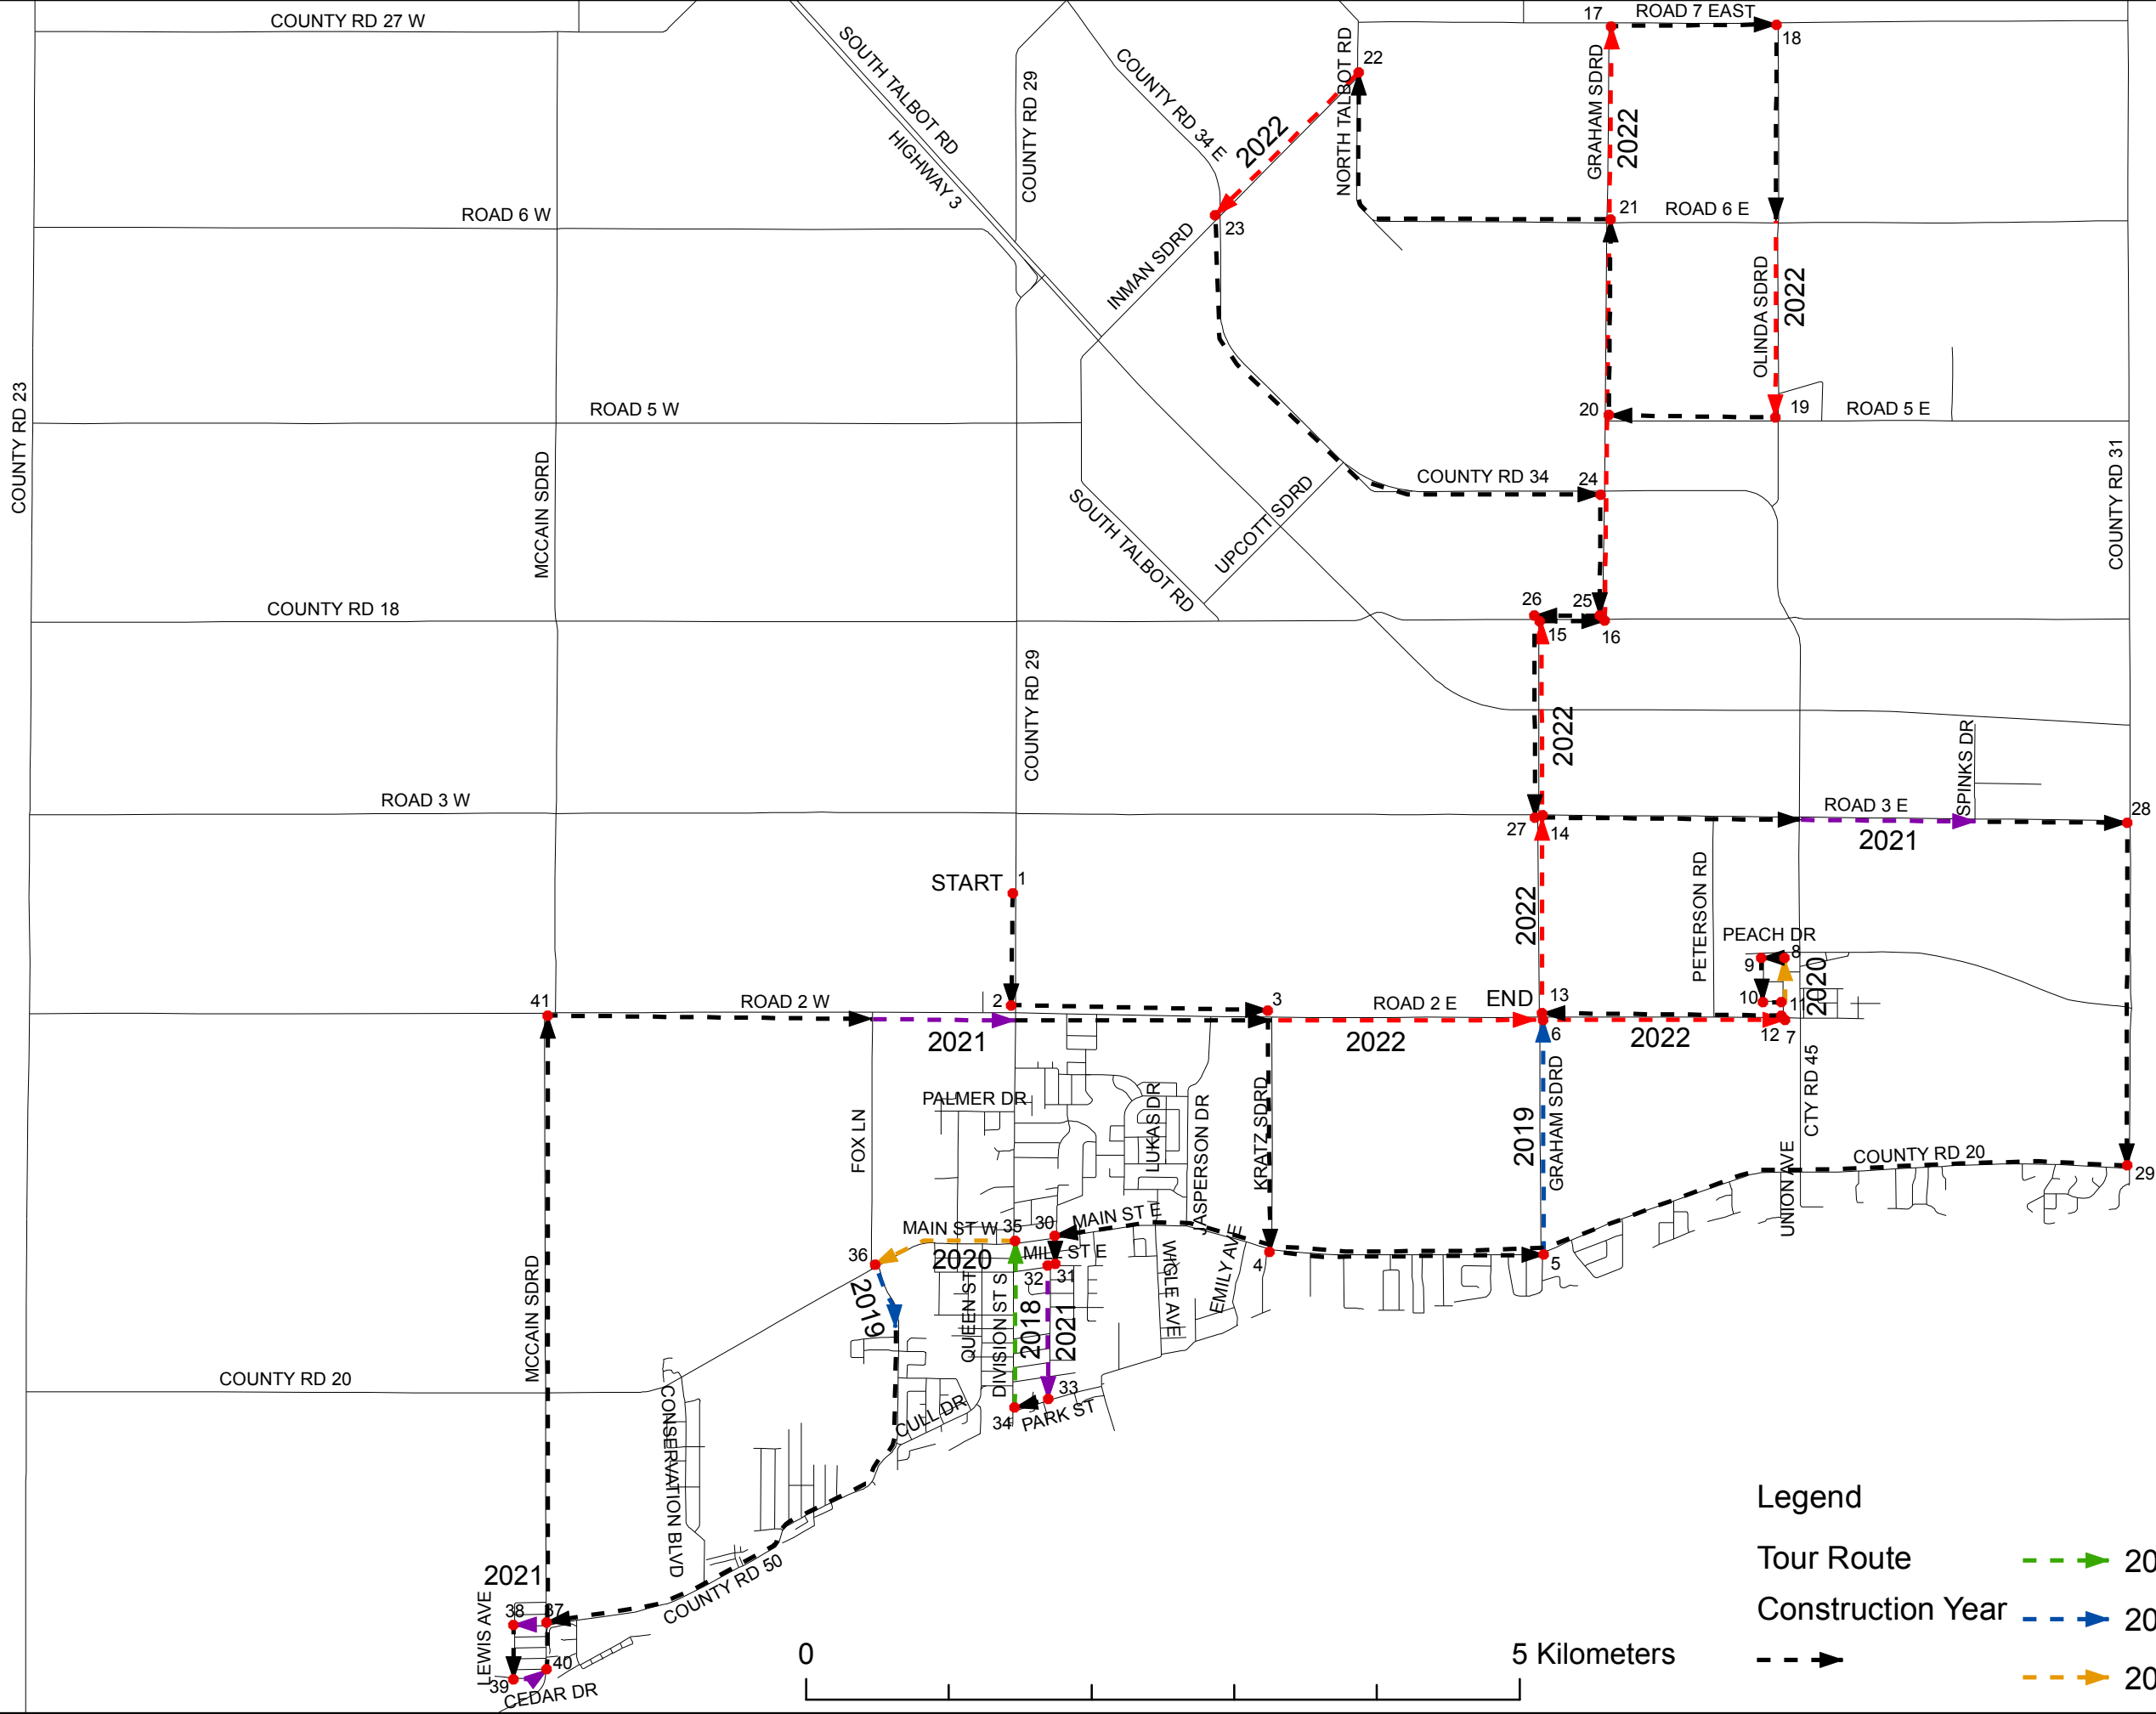

Tour Map

Legend

- Tour Route
 - > 2018
 - > 2021
- Construction Year
 - > 2019
 - > 2022
 - > 2020